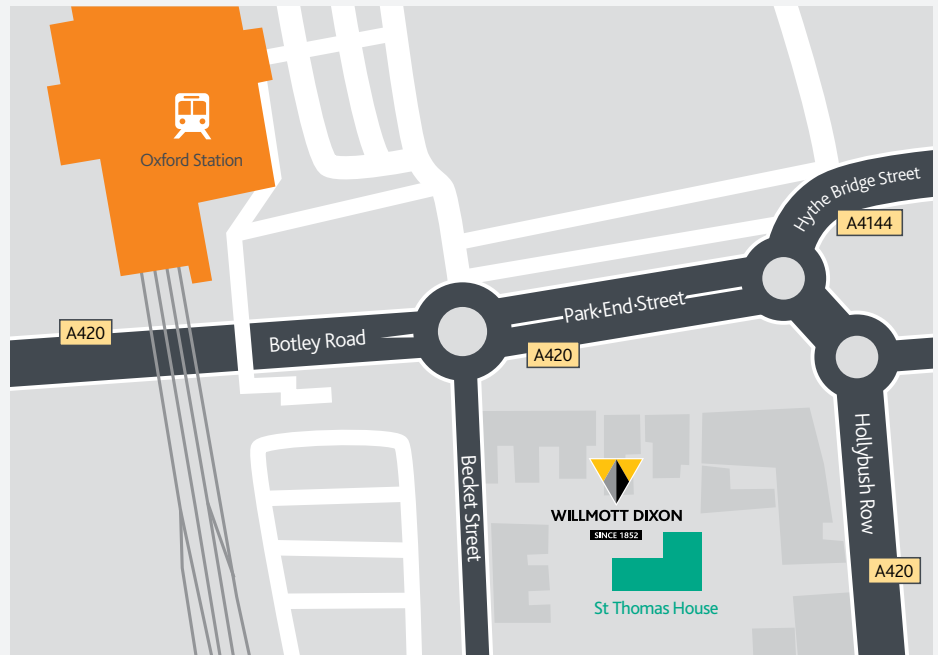

Getting to Oxford

Office address

St Thomas House
6 Becket Street
Oxford
OX1 1PP

Directions to the office

From the via M40 by car

- Leave M40 at junction 9 and take the A34/A41 exit to Bicester/Aylesbury/Oxford/Newbury
- At the roundabout, take the 3rd exit onto A34
- Continue straight to stay on A34
- Take the exit towards Botley/Wytham/Cumnor/Eynsham/Faringdon
- At the roundabout, take the 1st exit onto A420
- At the roundabout, take the 3rd exit onto Becket St
- St Thomas House is on the left hand side (large wooden gates)

By train

- The nearest main line station is Oxford
- On foot from the station: Turn left out of Oxford Station and head for the roundabout
- Take 3rd exit of roundabout onto Becket Street
- St Thomas House is 300ft down on the left hand side (large wooden gates)

Parking

- Multistorey car park Oxford Station - Short Stay (up to 1hr)
- Multistorey car park Oxford Station - Main (£30 per day)